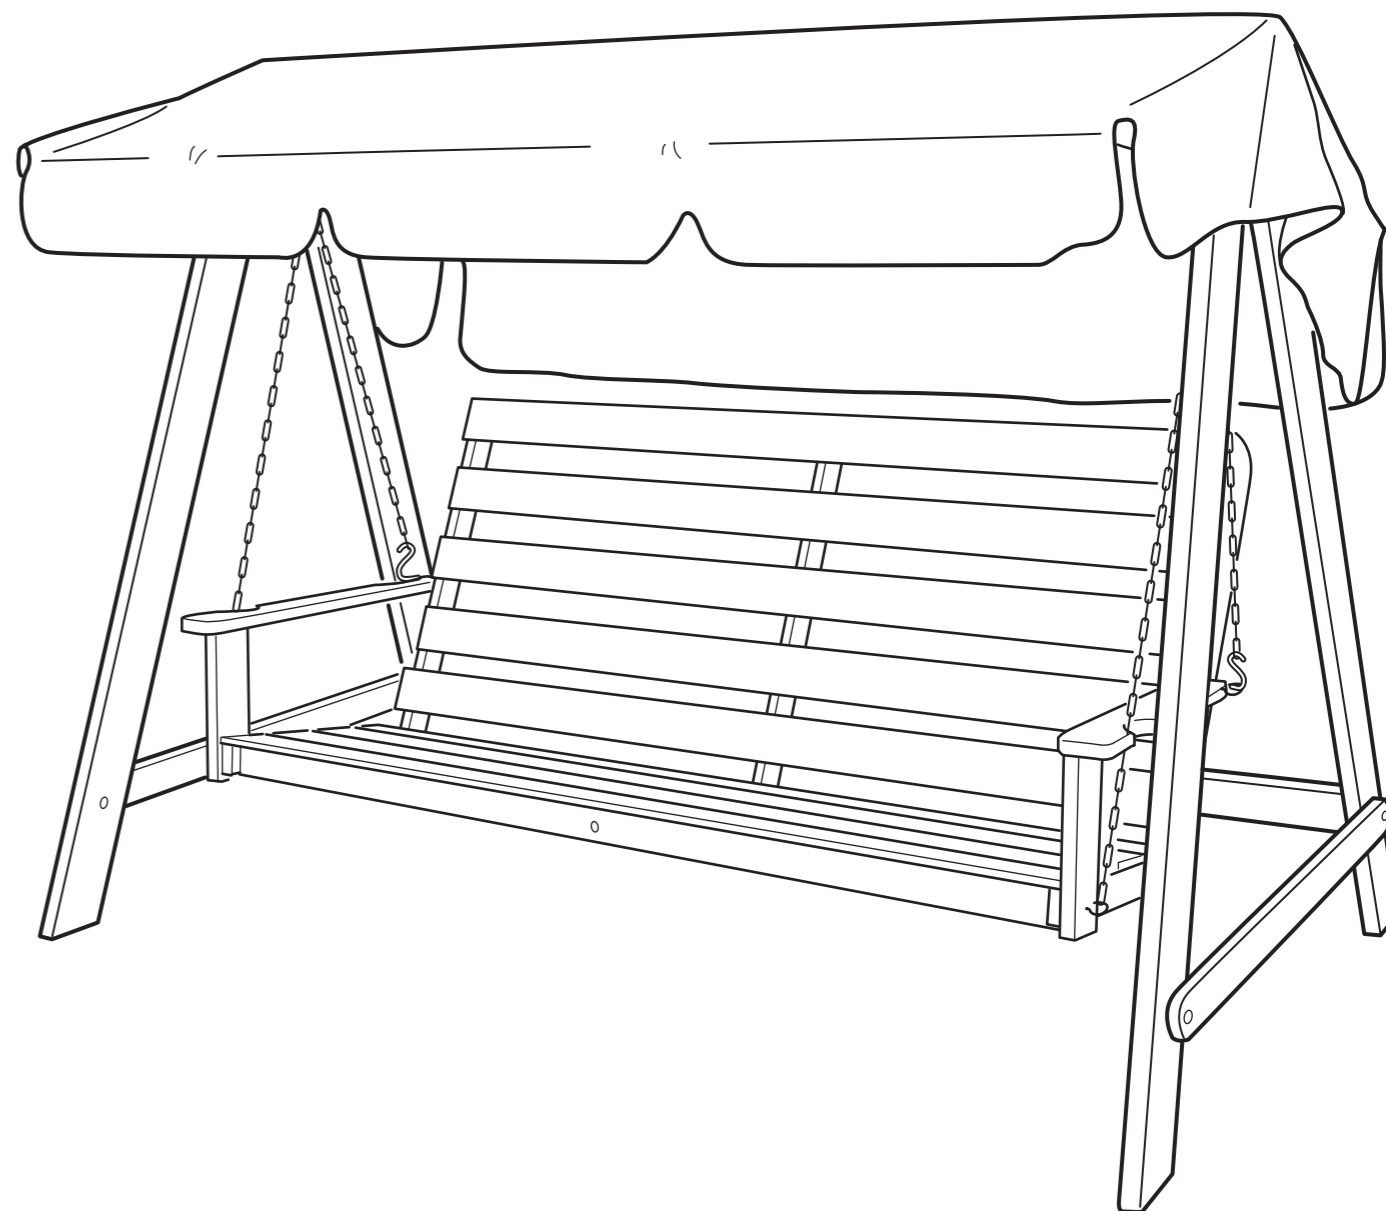

# HAMMOCK, 2-sits

MONTERINGSANVISNING - ASSEMBLY INSTRUCTIONS

MONTAGE - MONTAGEANLEITUNG

KASAUSOHJEET

**EDEN WOOD**  
SWEDEN AB

www.edenwood.se

A = 5x

G = 4x  
Vagnsbult