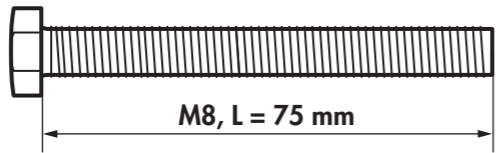

# HAMMOCK, 2-sits

MONTERINGSANVISNING - ASSEMBLY INSTRUCTIONS

MONTAGE - MONTAGEANLEITUNG

KASAUSOHJEET

**EDEN WOOD**  
SWEDEN AB

www.edenwood.se

A = 5x

G = 4x  
Vagnsbult

I = 4x  
Vingmutter, M8

B = 2x

H = 4x

O = 16x  
Bricka

C = 2x

N = 8x  
Sargsprint 12x30 mm

M = 3x  
Sargsprint 10x3

D = 1x

K = 5x  
Islagsmutter, M6

L = 2x  
Islagsmutter, M8

Insexnyckel, 4/5

E = 2x

R = 2x+2x  
Länkar

X = 2x  
Rör

S = 2x  
Fjäder

T = 4x  
S-krok