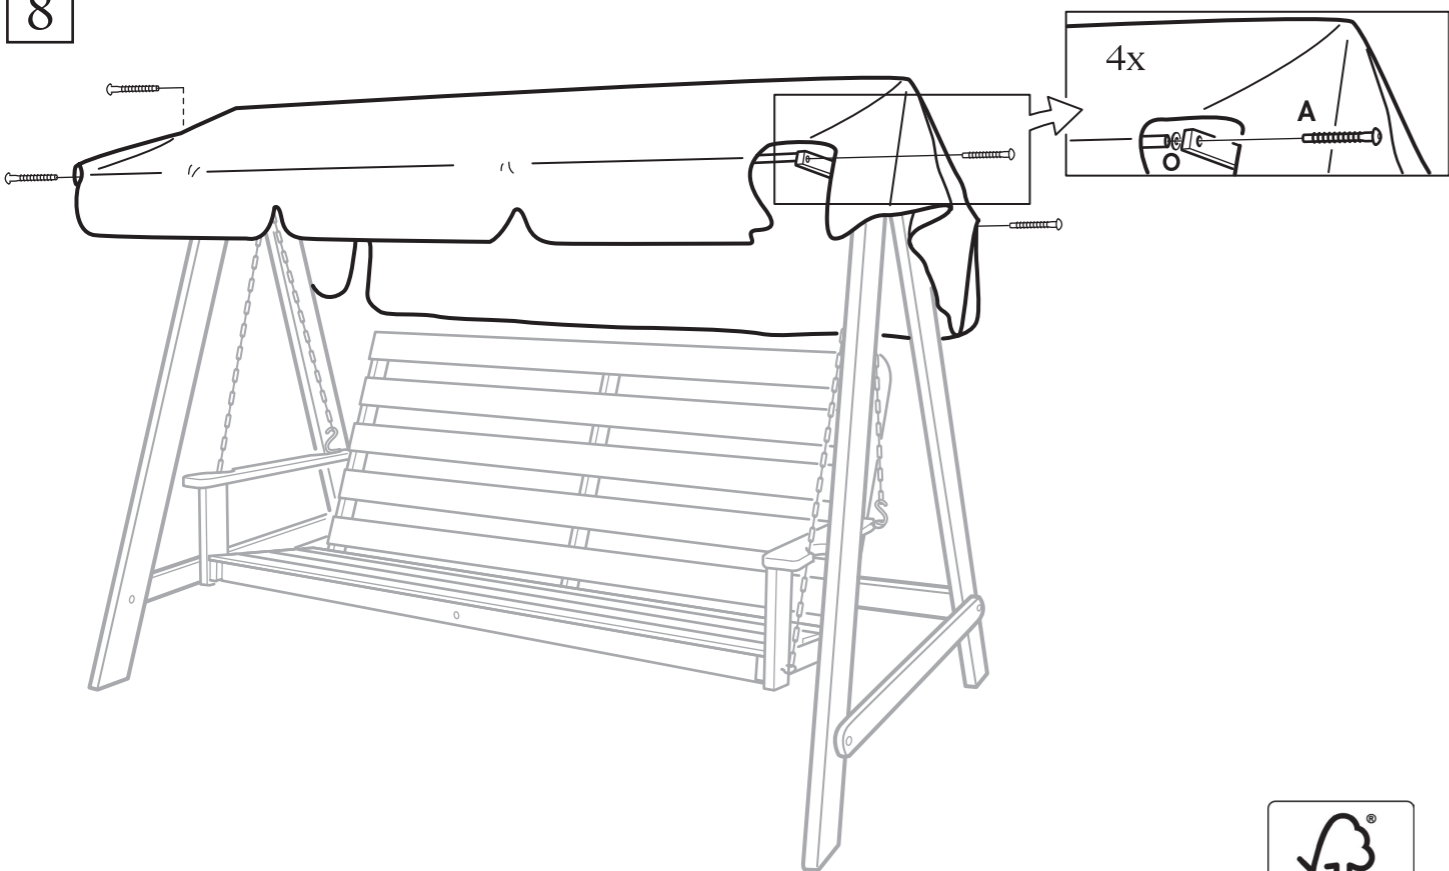

8

www.edenwood.se

Utgåva 150128