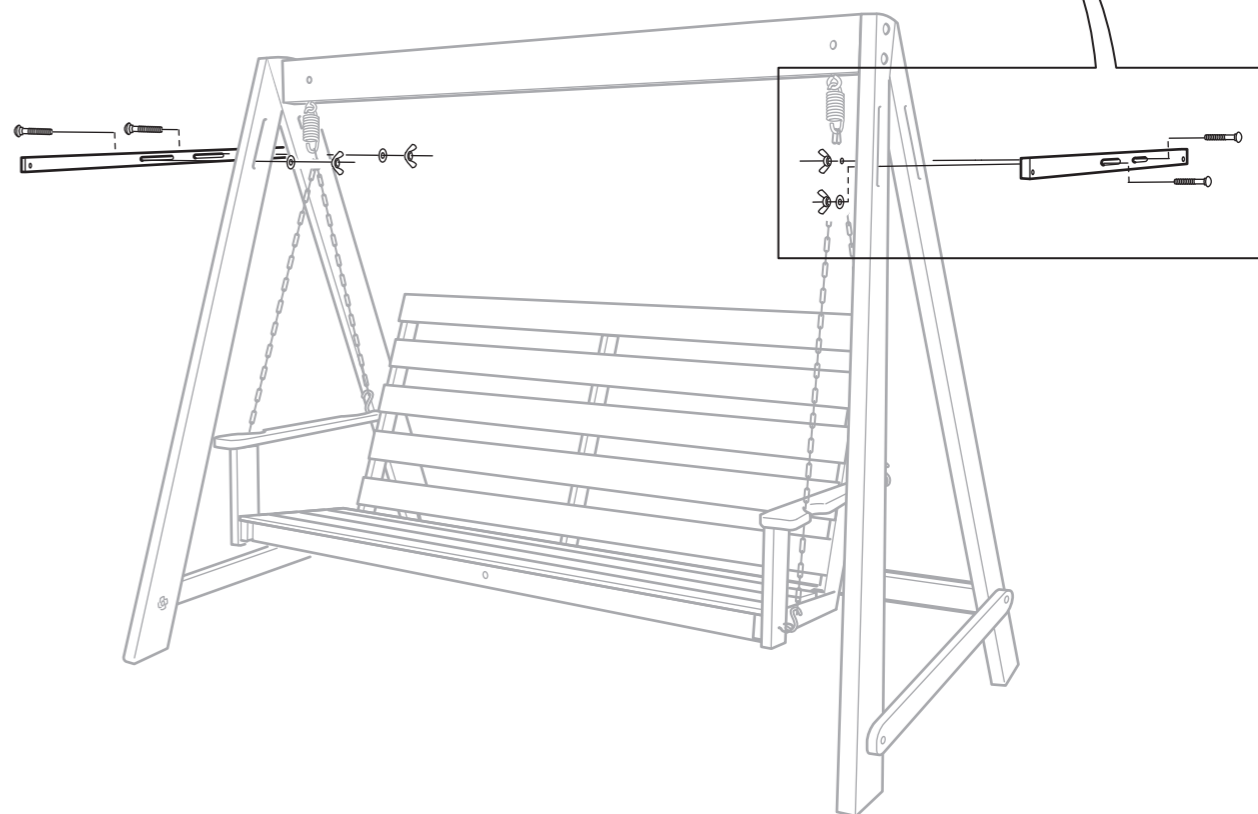

A = 5x

G = 4x
Vagnsbult

I = 4x
Vingmutter, M8

B = 2x

H = 4x

O = 16x
Bricka

C = 2x

N = 8x
Sargsprint 12x30 mm

M = 3x
Sargsprint 10x3

D = 1x

K = 5x
Islagsmutter, M6

L = 2x
Islagsmutter, M8

Insexnyckel, 4/5

E = 2x

R = 2x+2x
Länkar

X = 2x
Rör

S = 2x
Fjäder

T = 4x
S-krok

Y = 6x
Skruvögla