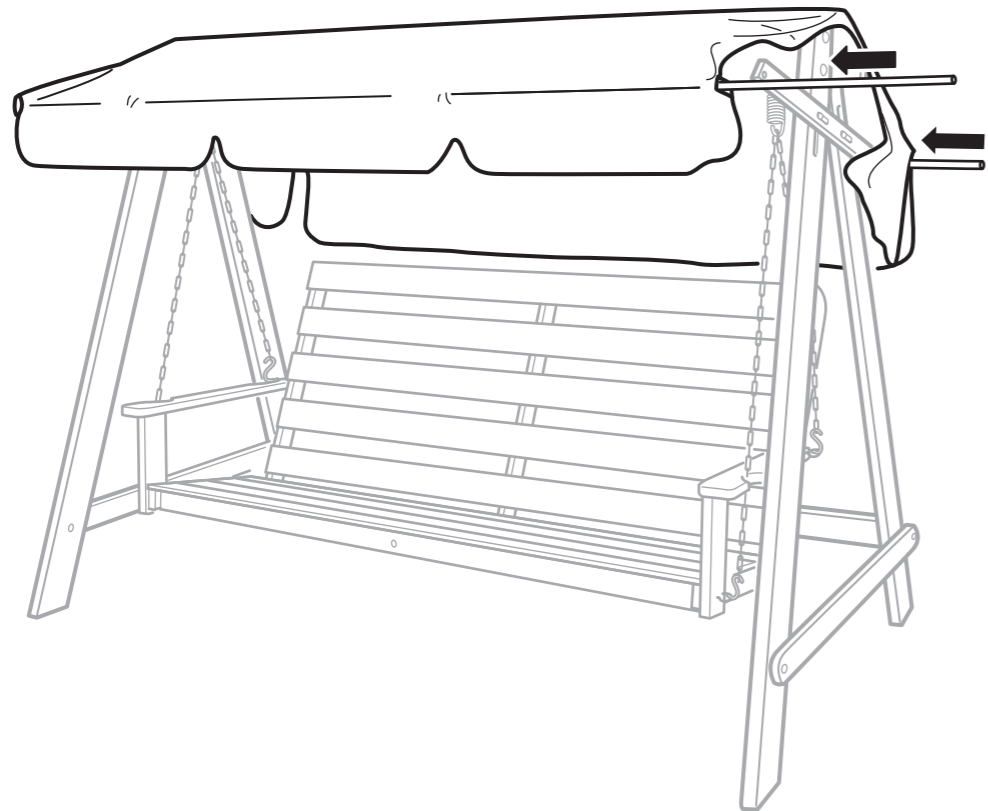

7

8

www.edenwood.se

Utgåva 150128

HAMMOCK, 2-sits

MONTERINGSANVISNING - ASSEMBLY INSTRUCTIONS

MONTAGE - MONTAGEANLEITUNG

KASAUSOHJEET

EDEN WOOD
SWEDEN AB

www.edenwood.se