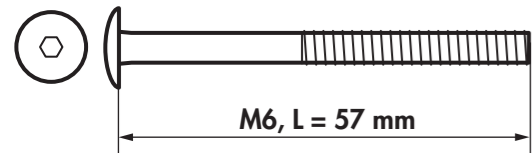

# HAMMOCK, 2-sits

MONTERINGSANVISNING - ASSEMBLY INSTRUCTIONS

MONTAGE - MONTAGEANLEITUNG

KASAUSOHJEET

**EDEN WOOD**  
SWEDEN AB

www.edenwood.se

A = 5x

G = 4x  
Vagnsbult

I = 4x  
Vingmutter, M8

B = 2x

H = 4x

O = 16x  
Bricka

C = 2x

N = 8x  
Sargsprint 12x30 mm

M = 3x  
Sargsprint 10x3

D = 1x

K = 5x  
Islagsmutter, M6

L = 2x  
Islagsmutter, M8

Insexnyckel, 4/5

E = 2x

R = 2x+2x  
Länkar

X = 2x  
Rör

S = 2x  
Fjäder

T = 4x  
S-krok