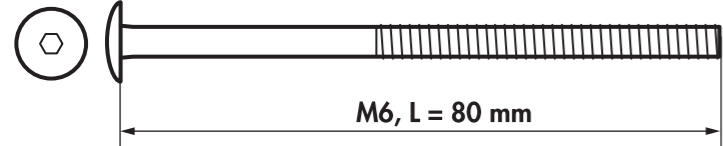

# HAMMOCK, 2-sits

MONTERINGSANVISNING - ASSEMBLY INSTRUCTIONS

MONTAGE - MONTAGEANLEITUNG

KASAUSOHJEET

**EDEN WOOD**  
SWEDEN AB

www.edenwood.se

A = 5x

G = 4x  
Vagnsbult

I = 4x  
Vingmutter, M8

B = 2x

H = 4x

O = 16x  
Bricka

C = 2x

N = 8x  
Sargsprint 12x30 mm

M = 3x  
Sargsprint 10x3

D = 1x

K = 5x  
Islagsmutter, M6

L = 2x  
Islagsmutter, M8

Insexnyckel, 4/5

E = 2x

R = 2x+2x  
Länkar

X = 2x  
Rör

S = 2x  
Fjäder

T = 4x  
S-krok